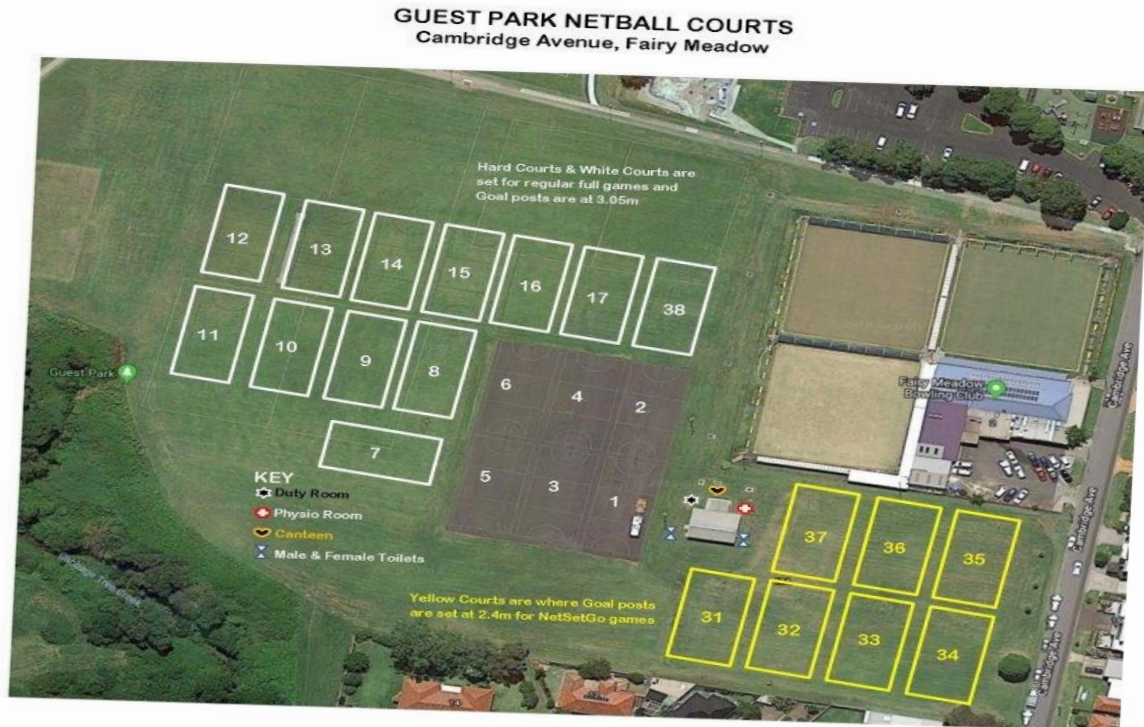

## Guest Park, Fairy Meadow

Cambridge Avenue, Fairy Meadow, 2519

### Courts

6 hard courts and multiple grass courts

### Directions

Turn off the Princes Highway in to Guest Avenue (street parking) or Balgownie Road (car park available)